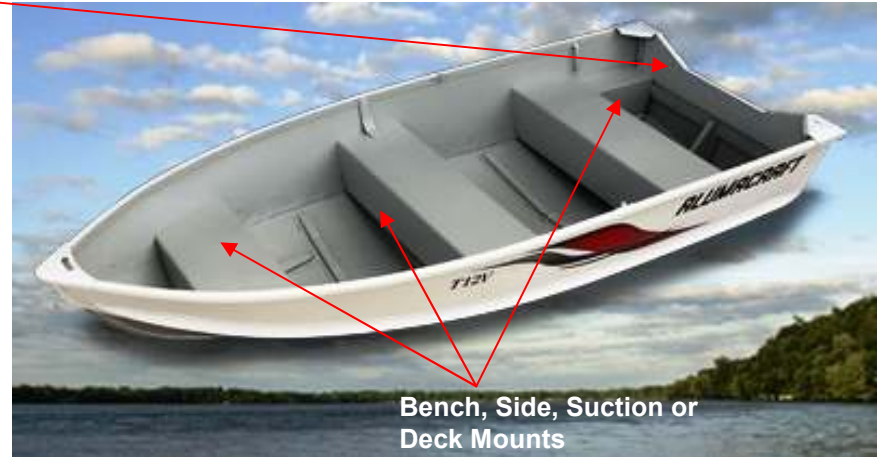

Suggested Mantis Models/Mounts for Jon, V Fishing and Utility Boats

Mantis Mounting Brackets

Semi-Flush Deck Mount
Connects To Deck w/ removable post.

Deck Mount
Connects to Deck 4.25" dia. base.

Rail Mount
Connects to vertical & horizontal rails .75" – 1.62" diameter.

Clamp Mount
Connects to Bench Seats and Square Rails

Suction Mount
Fits smooth flat surfaces 4.5" x 12.5"
Connects to vertical or horizontal surfaces.

Side Mount
Fits Vertical Sidewalls; Optional back plate available.

Bench Mount
Fits Vertical Sidewalls; Optional back plate available.

Mantis Model Groups

Mantis Model	Height Adjustable	Vertical Height	Aluminum Frame Finish	Fabric	Fabric Warranty	MSRP \$USD
Original	No	44"	White	Polyester	1 Year	169.99
Original Pro	Yes	36"-52"	Matte Silver	Polyester	1 Year	189.99
Original Pro +	Yes	36"-52"	Glossy Silver	Sunbrella	5 Years	229.99

Mantis Mount	MSRP \$USD
Semi-Flush Deck	49.99
Deck	34.99
Clamp	49.99
Side	49.99
Rail	44.99
Bench	39.99
Swivel Seat	49.99
Suction	69.99

Swivel Seat Mount
Fits between bottom of seat and top of swivel for full size swivel seats.