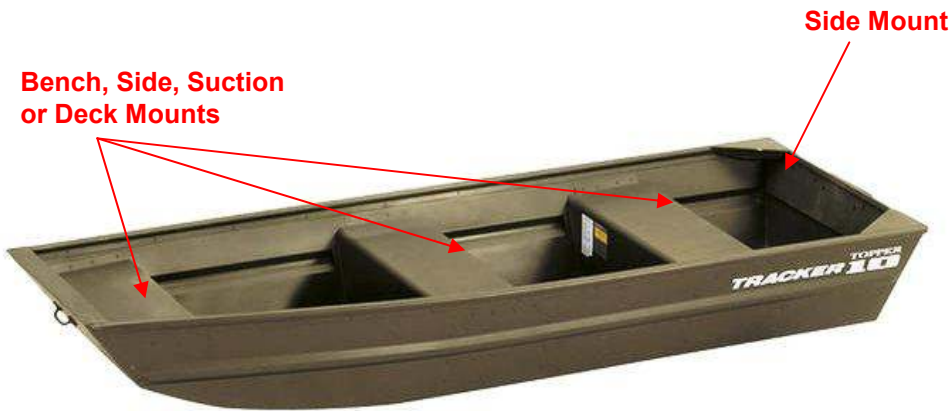

Suggested Mantis Models/Mounts for Jon, V Fishing and Utility Boats

Mantis Mounting Brackets

Semi-Flush Deck Mount
Connects To Deck w/ removable post.

Deck Mount
Connects to Deck 4.25" dia. base.

Rail Mount
Connects to vertical & horizontal rails .75" – 1.62" diameter.

Clamp Mount
Connects to Bench Seats and Square Rails

Suction Mount
Fits smooth flat surfaces 4.5" x 12.5"
Connects to vertical or horizontal surfaces.

Side Mount
Fits Vertical Sidewalls; Optional back plate available.

Bench Mount
Fits Vertical Sidewalls; Optional back plate available.

Mantis Model Groups

Mantis Model	Height Adjustable	Vertical Height	Aluminum Frame Finish	Fabric	Fabric Warranty	MSRP \$USD
Original	No	44"	White	Polyester	1 Year	169.99
Original Pro	Yes	36"-52"	Matte Silver	Polyester	1 Year	189.99
Original Pro +	Yes	36"-52"	Glossy Silver	Sunbrella	5 Years	229.99

Mantis Mount	MSRP \$USD
Semi-Flush Deck	49.99
Deck	34.99
Clamp	49.99
Side	49.99
Rail	44.99
Bench	39.99
Swivel Seat	49.99
Suction	69.99

Swivel Seat Mount
Fits between bottom of seat and top of swivel for full size swivel seats.