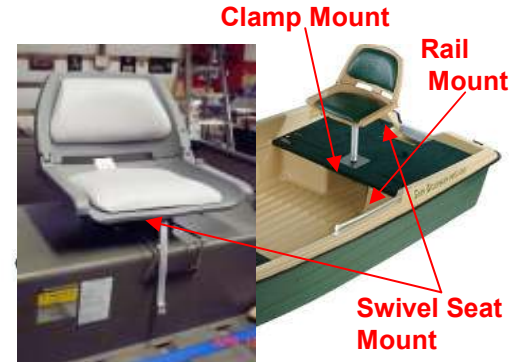

Suggested Mantis Models/Mounts for Jon, V Fishing and Utility Boats

Mantis Mounting Brackets

Semi-Flush Deck Mount
Connects To Deck w/ removable post.

Deck Mount
Connects to Deck 4.25" dia. base.

Rail Mount
Connects to vertical & horizontal rails .75" – 1.62" diameter.

Clamp Mount
Connects to Bench Seats and Square Rails

Suction Mount
Fits smooth flat surfaces 4.5" x 12.5"
Connects to vertical or horizontal surfaces.

Side Mount
Fits Vertical Sidewalls; Optional back plate available.

Bench Mount
Fits Vertical Sidewalls; Optional back plate available.

Mantis Model Groups

Mantis Model	Height Adjustable	Vertical Height	Aluminum Frame Finish	Fabric	Fabric Warranty	MSRP \$USD
Original	No	44"	White	Polyester	1 Year	169.99
Original Pro	Yes	36"-52"	Matte Silver	Polyester	1 Year	189.99
Original Pro +	Yes	36"-52"	Glossy Silver	Sunbrella	5 Years	229.99

Mantis Mount	MSRP \$USD
Semi-Flush Deck	49.99
Deck	34.99
Clamp	49.99
Side	49.99
Rail	44.99
Bench	39.99
Swivel Seat	49.99
Suction	69.99

Swivel Seat Mount
Fits between bottom of seat and top of swivel for full size swivel seats.