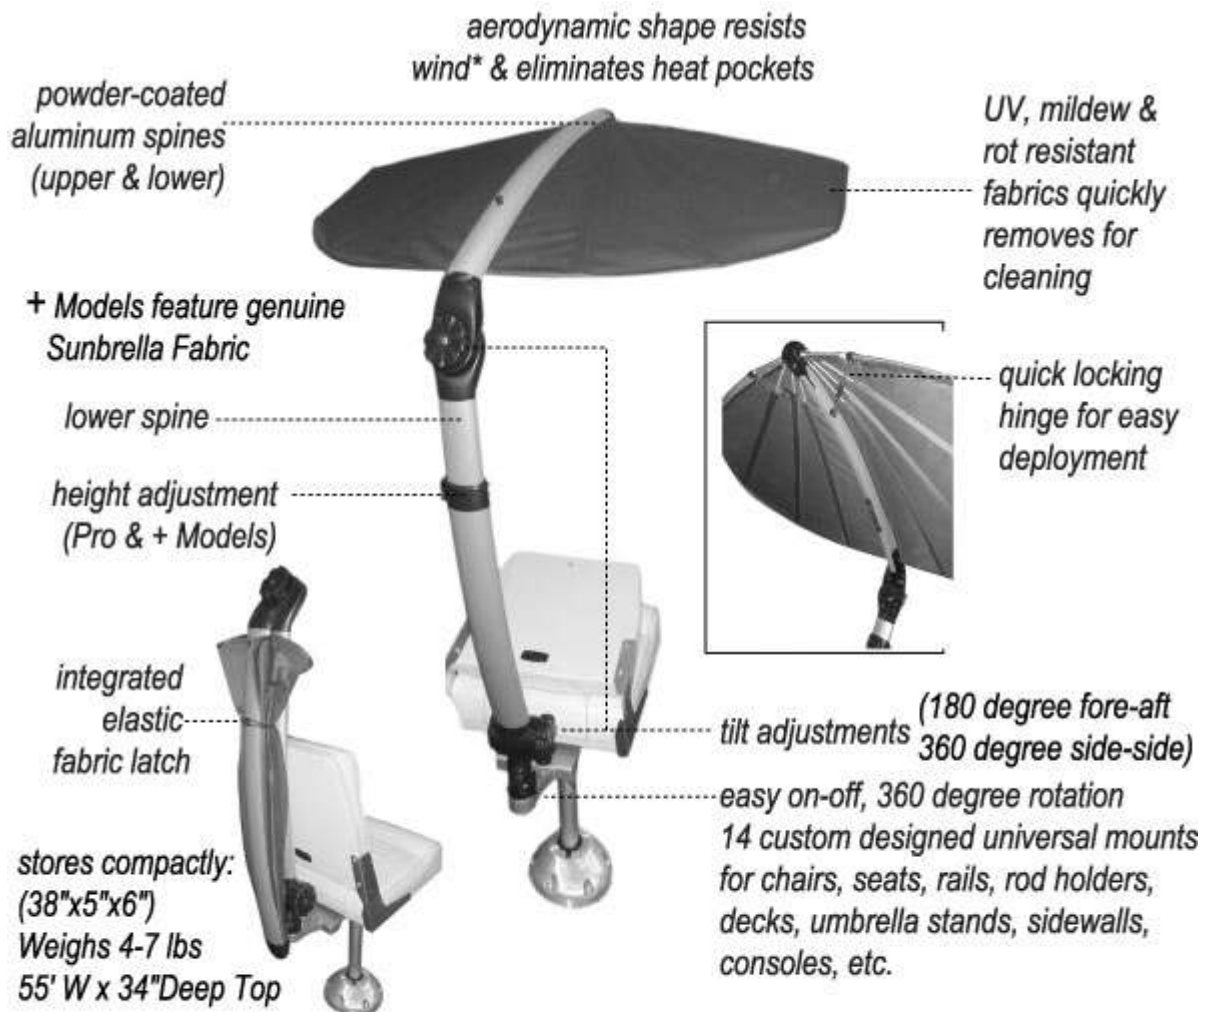

Mantis Shade Configurations for most Canoes

Mantis Original Pro or Pro Plus

Mounting Options

Rail Mount
Connects to Wooded supports

Seat Mount
Connects to Seat Bottom

Clamp Mount
Connects to canoe seats

Post Mount
Connects to sturdy horizontal surfaces

Mantis Model	Height Adjustable	Vertical Height	Aluminum Frame Finish	Fabric	Fabric Warranty	MSRP \$USD
Original Pro	Yes	36"-52"	Matte Silver	Polyester	1 Year	189.99
Original Pro +	Yes	36"-52"	Glossy Silver	Sunbrella	5 Years	229.99

Mantis Mount	MSRP \$USD
Rail	44.99
Seat	49.99
Clamp	49.99
Post	19.99

Mantis® Features

Note: seat and pedestal are not included

*recommended for wind/boat speeds up to 15 mph in solid fabrics and 20 +/- mph in Sunbrella Shade