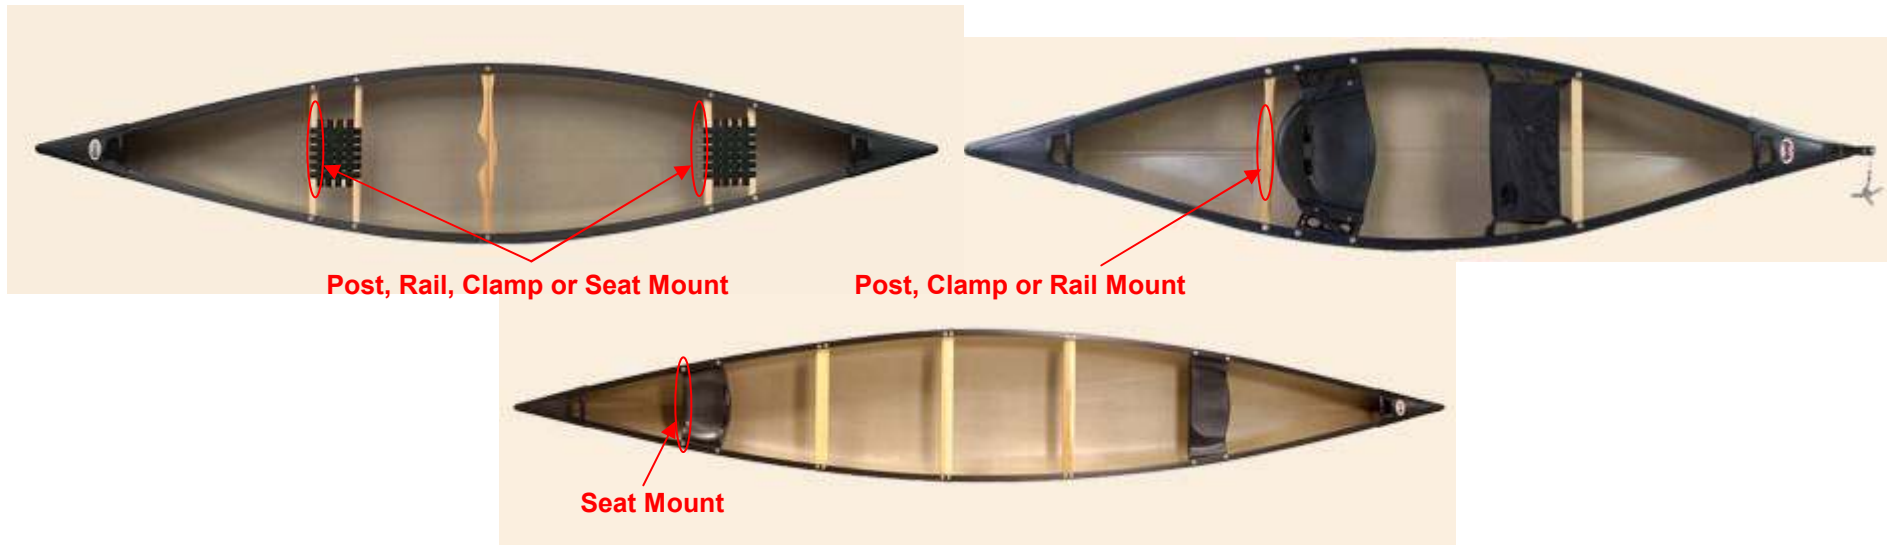

Mantis Shade Configurations for most Canoes

Mantis Original Pro or Pro Plus

Mounting Options

Rail Mount
Connects to Wooded supports

Seat Mount
Connects to Seat Bottom

Clamp Mount
Connects to canoe seats

Post Mount
Connects to sturdy horizontal surfaces

Mantis Model	Height Adjustable	Vertical Height	Aluminum Frame Finish	Fabric	Fabric Warranty	MSRP \$USD
Original Pro	Yes	36"-52"	Matte Silver	Polyester	1 Year	189.99
Original Pro +	Yes	36"-52"	Glossy Silver	Sunbrella	5 Years	229.99

Mantis Mount	MSRP \$USD
Rail	44.99
Seat	49.99
Clamp	49.99
Post	19.99

Mantis® Features

Note: seat and pedestal are not included

*recommended for wind/boat speeds up to 15 mph in solid fabrics and 20 +/- mph in Sunbrella Shade